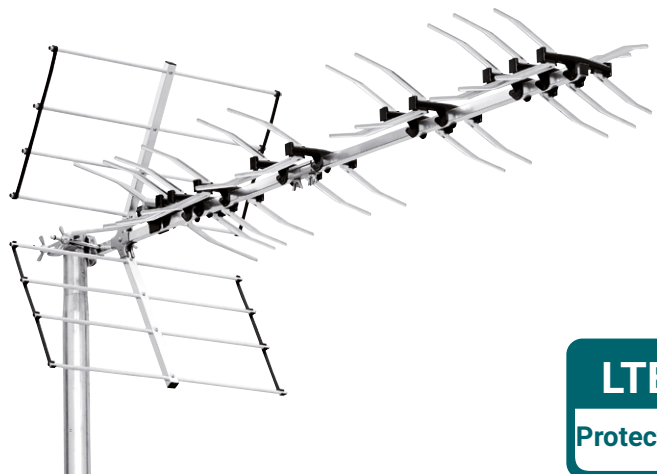

TRIAX

connecting the future

TRIAX[®] Aerials

800 & 700 MHz, LTE Protected

The single most important part of an installation is the quality of the incoming signals

TRIAX UHF aerials take the disruption out of your installation and protect against LTE signal interference.

We're your reliable partner for ensuring quality signals from rooftop to outlet.

With TRIAX quality range of aerials you'll enjoy:

- Interference protection from LTE signals
- Mechanical filtering for higher gain
- Quick and easy installation
- Exceptional build quality and durability
- Corrosion and weather proof

triax.uk

TRIAX

connecting the future

TRIAX 800 & 700 MHz Aerials

A full range of benefits

Quality mechanical brackets

Strong, sturdy and easy to install

18x18mm boom

All our aerials are designed to receive DTT signals in 470-694 and 470-790 MHz ranges. They secure against TV signal interference by rejecting 4G/LTE mobile signals in the 694-790 and 790-862 MHz range.